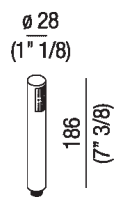

Cylindrical limescale resistant handheld shower in brass with non return valve
 .MET0169R_

Finishes

-  Brushed burnished
-  Brushed
-  Chrome
-  Matt white
-  Mat black
-  Natural brushed brass

Materials

-  Brass

Cylindrical limescale resistant handheld shower in brass with non return valve.
 Coupling 1/2" G. Can be used with Fez 2 taps.

Height:	18.6 cm	7" 3/8 inches
Diameter:	2.8 cm	1" 1/8 inches