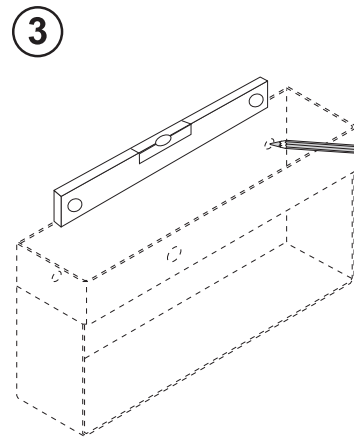

"369" Lampada a parete in acciaio inox / Wall-mounted light in stainless steel

Lampade a parete / Wall-mounted lights:

369225 - 24W/840 - 2G11 - 75V

369226 - 18W/840 - 2G11 - 50V

Prodotto conforme alle direttive vigenti.
Manufactured according to running norms.