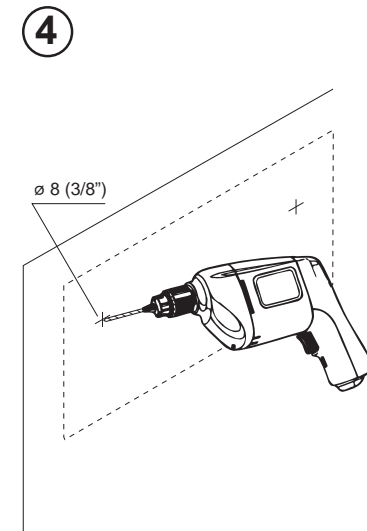

"369" Lampada a parete in acciaio inox / Wall-mounted light in stainless steel

Lampade a parete / Wall-mounted lights:

369225 - 24W/840 - 2G11 - 75V

369226 - 18W/840 - 2G11 - 50V

Prodotto conforme alle direttive vigenti.
Manufactured according to running norms.