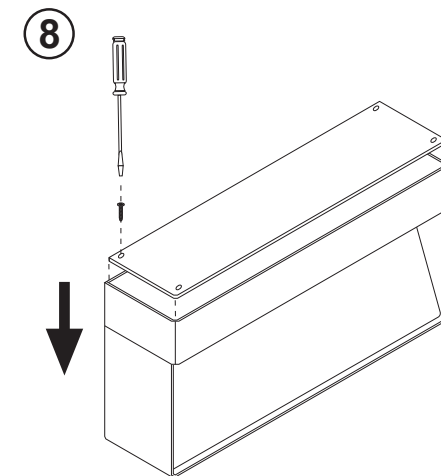

"369" Lampada a parete in acciaio inox / Wall-mounted light in stainless steel

Lampade a parete / Wall-mounted lights:

369225 - 24W/840 - 2G11 - 75V

369226 - 18W/840 - 2G11 - 50V

Prodotto conforme alle direttive vigenti.
Manufactured according to running norms.