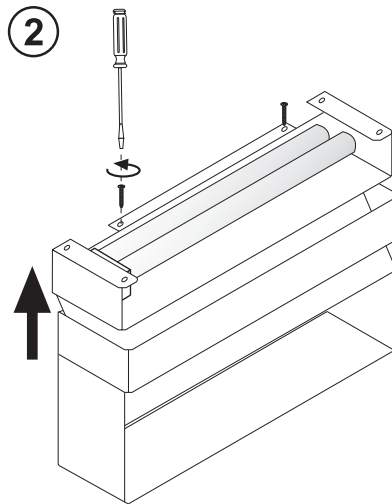

"369" Lampada a parete in acciaio inox / Wall-mounted light in stainless steel

Lampade a parete / Wall-mounted lights:

369225 - 24W/840 - 2G11 - 75V

369226 - 18W/840 - 2G11 - 50V

Prodotto conforme alle direttive vigenti.
Manufactured according to running norms.