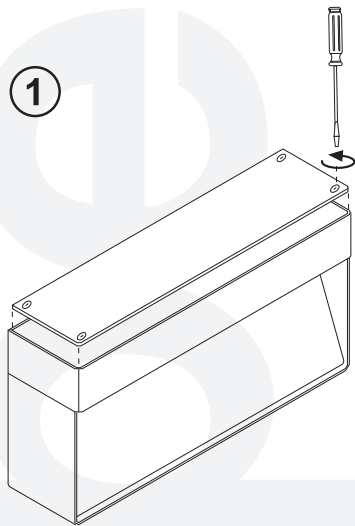

"369" Lampada a parete in acciaio inox / Wall-mounted light in stainless steel

Lampade a parete / Wall-mounted lights:

369225 - 24W/840 - 2G11 - 75V

369226 - 18W/840 - 2G11 - 50V

Prodotto conforme alle direttive vigenti.
Manufactured according to running norms.