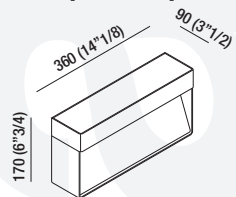

"369" Lampada a parete in acciaio inox / Wall-mounted light in stainless steel

Lampade a parete / Wall-mounted lights:

369225 - 24W/840 - 2G11 - 75V

369226 - 18W/840 - 2G11 - 50V

Prodotto conforme alle direttive vigenti.
Manufactured according to running norms.