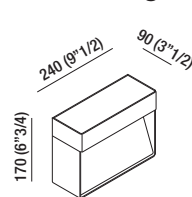

"369" Lampada a parete in acciaio inox / Wall-mounted light in stainless steel

Lampade a parete / Wall-mounted lights:

369225 - 24W/840 - 2G11 - 75V

369226 - 18W/840 - 2G11 - 50V

Prodotto conforme alle direttive vigenti.
Manufactured according to running norms.