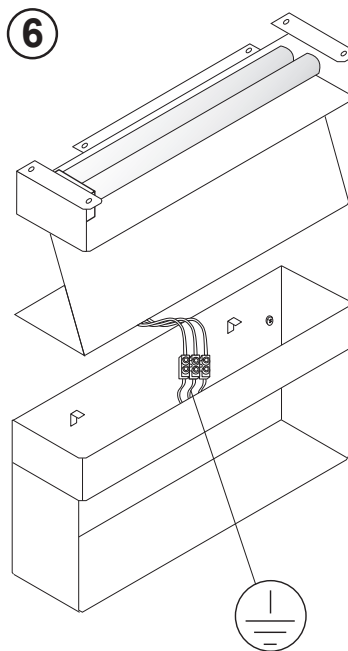

"369" Lampada a parete in acciaio inox / Wall-mounted light in stainless steel

Lampade a parete / Wall-mounted lights:

369225 - 24W/840 - 2G11 - 75V

369226 - 18W/840 - 2G11 - 50V

Prodotto conforme alle direttive vigenti.
Manufactured according to running norms.