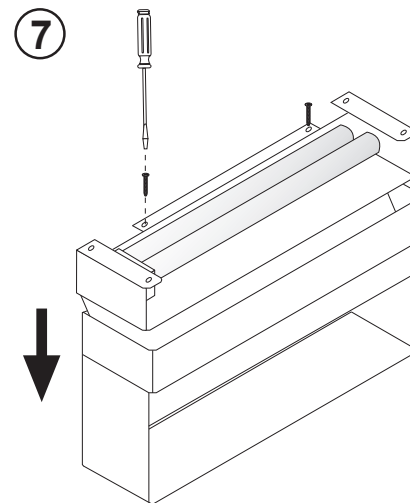

"369" Lampada a parete in acciaio inox / Wall-mounted light in stainless steel

Lampade a parete / Wall-mounted lights:

369225 - 24W/840 - 2G11 - 75V

369226 - 18W/840 - 2G11 - 50V

Prodotto conforme alle direttive vigenti.
Manufactured according to running norms.