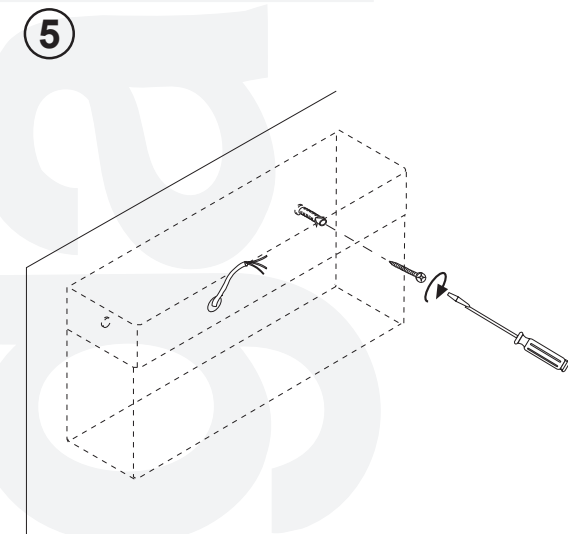

"369" Lampada a parete in acciaio inox / Wall-mounted light in stainless steel

Lampade a parete / Wall-mounted lights:

369225 - 24W/840 - 2G11 - 75V

369226 - 18W/840 - 2G11 - 50V

Prodotto conforme alle direttive vigenti.
Manufactured according to running norms.